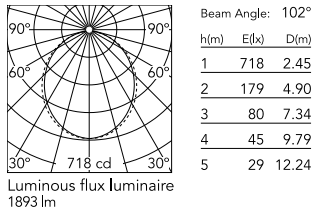

Physical

Colour	White
Trim	No
Orientation	Fixed
Length (mm)	845
Net weight (kg)	4.30
IP internal	20

Download

Mounting instructions [↓ ZIP](#)

Photometric Files

LDT / IES [↓ ZIP](#)

Technical Drawings

2D [↓ ZIP](#)

3D [↓ ZIP](#)

Schematic light drawing

Photometric

Lighting type	Direct
Light distribution	Asymmetric
CCT (K)	3000
CRI>	80
Beam angle C0-180 (°)	102
Beam angle C90-270 (°)	106

Electrical

Insulation class	I
Frequency (Hz)	50/60
Power supply	Integrated
Dimmable	No
Power supply type	Non Dimmable
Emergency	No