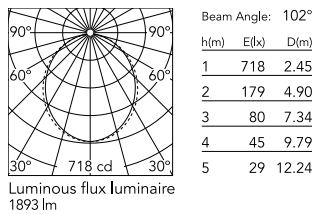

Physical

Colour	Black
Trim	No
Orientation	Fixed
Length (mm)	845
Net weight (kg)	4.30
IP internal	20

Download

Mounting instructions [↓ ZIP](#)

Photometric Files

LDT / IES [↓ ZIP](#)

Technical Drawings

2D [↓ ZIP](#)

3D [↓ ZIP](#)

Schematic light drawing

Photometric

Lighting type	Direct
Light distribution	Asymmetric
CCT (K)	3000
CRI>	80
Beam angle C0-180 (°)	102
Beam angle C90-270 (°)	106

Electrical

Insulation class	I
Frequency (Hz)	50/60
Power supply	Integrated
Dimmable	No
Power supply type	Non Dimmable
Emergency	No