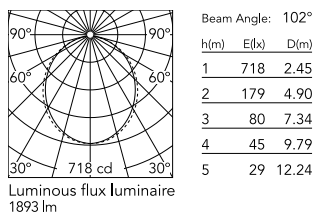

Physical

Colour	Anodized Grey
Trim	No
Orientation	Fixed
Length (mm)	845
Net weight (kg)	4.30
IP internal	20

Download

Mounting instructions [↓ ZIP](#)

Photometric Files

LDT / IES [↓ ZIP](#)

Technical Drawings

2D [↓ ZIP](#)

3D [↓ ZIP](#)

Schematic light drawing

Photometric

Lighting type	Direct
Light distribution	Asymmetric
CCT (K)	3000
CRI>	80
Beam angle C0-180 (°)	102
Beam angle C90-270 (°)	106

Electrical

Insulation class	I
Frequency (Hz)	50/60
Power supply	Integrated
Dimmable	No
Power supply type	Non Dimmable
Emergency	No