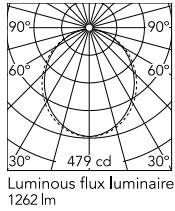

Physical

Colour	White
Trim	No
Orientation	Fixed
Length (mm)	565
Net weight (kg)	3.60
IP internal	20

Download

[Mounting instructions](#) ZIP

Photometric Files

[LDT / IES](#) ZIP

Technical Drawings

[2D](#) ZIP

[3D](#) ZIP

Schematic light drawing

h(m)	E(lx)	D(m)
1	479	2.45
2	120	4.90
3	53	7.34
4	30	9.79
5	19	12.24

Photometric

Lighting type	Direct
Light distribution	Asymmetric
CCT (K)	3000
CRI>	80
Beam angle C0-180 (°)	102
Beam angle C90-270 (°)	106