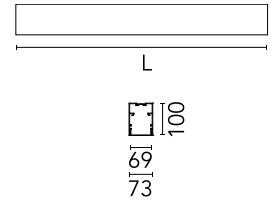

LED modular system for surface installation, including LED luminaires, aluminum installation profile, and diffusers. Drivers included in lighting modules for 220-240V connection to mains or to other lighting modules.