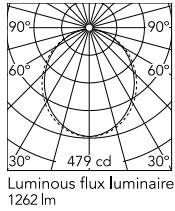

Physical

Colour	Black
Trim	No
Orientation	Fixed
Length (mm)	565
Net weight (kg)	3.60
IP internal	20

Download

Mounting instructions [↓ ZIP](#)

Photometric Files

LDT / IES [↓ ZIP](#)

Technical Drawings

2D [↓ ZIP](#)

3D [↓ ZIP](#)

Schematic light drawing

Beam Angle: 102°

h(m)	E(lx)	D(m)
1	479	2.45
2	120	4.90
3	53	7.34
4	30	9.79
5	19	12.24

Photometric

Lighting type	Direct
Light distribution	Asymmetric
CCT (K)	3000
CRI>	80
Beam angle C0-180 (°)	102
Beam angle C90-270 (°)	106