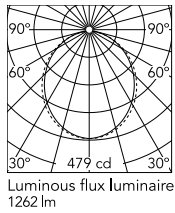

Physical

Colour	Anodized Grey
Trim	No
Orientation	Fixed
Length (mm)	565
Net weight (kg)	3.60
IP internal	20

Download

Mounting instructions [↓ ZIP](#)

Photometric Files

LDT / IES [↓ ZIP](#)

Technical Drawings

2D [↓ ZIP](#)

3D [↓ ZIP](#)

Schematic light drawing

Beam Angle: 102°

h(m)	E(lx)	D(m)
1	479	2.45
2	120	4.90
3	53	7.34
4	30	9.79
5	19	12.24

Photometric

Lighting type	Direct
Light distribution	Asymmetric
CCT (K)	3000
CRI>	80
Beam angle C0-180 (°)	102
Beam angle C90-270 (°)	106