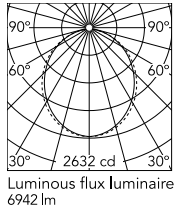

Physical

Colour	White
Trim	No
Orientation	Fixed
Length (mm)	3095
Net weight (kg)	13.6
IP internal	20

Download

Mounting instructions [↓ ZIP](#)

Photometric Files

LDT / IES [↓ ZIP](#)

Technical Drawings

2D [↓ ZIP](#)

3D [↓ ZIP](#)

Schematic light drawing

Beam Angle: 102°

h(m)	E(lx)	D(m)
1	2632	2.45
2	658	4.90
3	292	7.34
4	165	9.79
5	105	12.24

Luminous flux Luminaire
6942 lm

Photometric

Lighting type	Direct
Light distribution	Asymmetric
CCT (K)	3000
CRI>	80
Beam angle C0-180 (°)	102
Beam angle C90-270 (°)	106