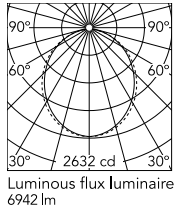

### Physical

Colour	Black
Trim	No
Orientation	Fixed
Length (mm)	3095
Net weight (kg)	13.6
IP internal	20

### Technical Drawings

2D [↓ ZIP](#)

3D [↓ ZIP](#)

## Schematic light drawing

Beam Angle: 102°

h(m)	E(lx)	D(m)
1	2632	2.45
2	658	4.90
3	292	7.34
4	165	9.79
5	105	12.24

Luminous flux luminaire  
6942 lm