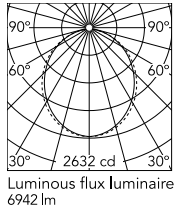

Physical

Colour	Anodized Grey
Trim	No
Orientation	Fixed
Length (mm)	3095
Net weight (kg)	13.6
IP internal	20

Download

Mounting instructions [↓ ZIP](#)

Photometric Files

LDT / IES [↓ ZIP](#)

Technical Drawings

2D [↓ ZIP](#)

3D [↓ ZIP](#)

Schematic light drawing

Beam Angle: 102°

h(m)	E(lx)	D(m)
1	2632	2.45
2	658	4.90
3	292	7.34
4	165	9.79
5	105	12.24

Luminous flux luminaire
6942 lm

Photometric

Lighting type	Direct
Light distribution	Asymmetric
CCT (K)	3000
CRI>	80
Beam angle C0-180 (°)	102
Beam angle C90-270 (°)	106