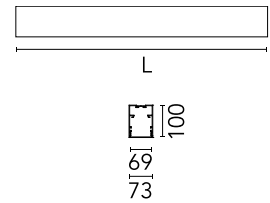

LED modular system for surface installation, including LED luminaires, aluminum installation profile, and diffusers. Drivers included in lighting modules for 220-240V connection to mains or to other lighting modules.