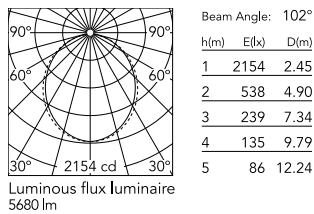

Schematic light drawing

Photometric

Lighting type	Direct
Light distribution	Asymmetric
CCT (K)	3000
CRI>	80
Beam angle C0-180 (°)	102
Beam angle C90-270 (°)	106

Electrical

Insulation class	I
Frequency (Hz)	50/60
Power supply	Integrated
Dimmable	Yes
Power supply type	Dimmable DALI 1
Emergency	No

Notes

Opal Diffuser: Diffuse, glare free and uniform lighting throughout the room. /
Emergency: Emergency Module available in all versions, length 1405 mm. In normal use, it uses the same power consumption as the standard In-Finity. In emergency use, it emits 10% of normal use during 3 hours. Endcaps: must be ordered separately. Consult Flos Architectural team for a configuration without end caps.