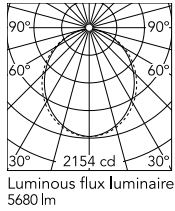

Physical

Colour	Anodized Grey
Trim	No
Orientation	Fixed
Length (mm)	2530
Net weight (kg)	11
IP internal	20

Download

Mounting instructions [↓ ZIP](#)

Photometric Files

LDT / IES [↓ ZIP](#)

Technical Drawings

2D [↓ ZIP](#)

3D [↓ ZIP](#)

Schematic light drawing

Beam Angle: 102°

h(m)	E(lx)	D(m)
1	2154	2.45
2	538	4.90
3	239	7.34
4	135	9.79
5	86	12.24

Luminous flux luminaire
5680 lm

Photometric

Lighting type	Direct
Light distribution	Asymmetric
CCT (K)	3000
CRI>	80
Beam angle C0-180 (°)	102
Beam angle C90-270 (°)	106