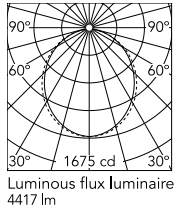

Physical

Colour	White
Trim	No
Orientation	Fixed
Length (mm)	1970
Net weight (kg)	8.10
IP internal	20

Download

[Mounting instructions](#)  ZIP

Photometric Files

[LDT / IES](#)  ZIP

Technical Drawings

[2D](#)  ZIP

[3D](#)  ZIP

Schematic light drawing

Beam Angle: 102°

h(m)	E(lx)	D(m)
1	1675	2.45
2	419	4.90
3	186	7.34
4	105	9.79
5	67	12.24

Photometric

Lighting type	Direct
Light distribution	Asymmetric
CCT (K)	3000
CRI>	80
Beam angle C0-180 (°)	102
Beam angle C90-270 (°)	106