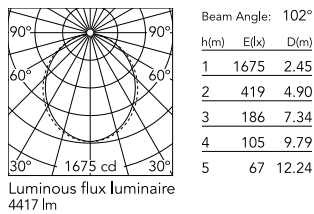

Physical

Colour	Black
Trim	No
Orientation	Fixed
Length (mm)	1970
Net weight (kg)	8.10
IP internal	20

Download

Mounting instructions [↓ ZIP](#)

Photometric Files

LDT / IES [↓ ZIP](#)

Technical Drawings

2D [↓ ZIP](#)

3D [↓ ZIP](#)

Schematic light drawing

Photometric

Lighting type	Direct
Light distribution	Asymmetric
CCT (K)	3000
CRI>	80
Beam angle C0-180 (°)	102
Beam angle C90-270 (°)	106

Electrical

Insulation class	I
Frequency (Hz)	50/60
Power supply	Integrated
Dimmable	Yes
Power supply type	Dimmable DALI 1
Emergency	No