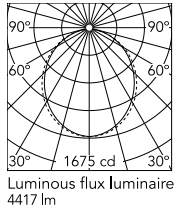

Physical

Colour	Anodized Grey
Trim	No
Orientation	Fixed
Length (mm)	1970
Net weight (kg)	8.10
IP internal	20

Download

Mounting instructions [↓ ZIP](#)

Photometric Files

LDT / IES [↓ ZIP](#)

Technical Drawings

2D [↓ ZIP](#)

3D [↓ ZIP](#)

Schematic light drawing

Beam Angle: 102°

h(m)	E(lx)	D(m)
1	1675	2.45
2	419	4.90
3	186	7.34
4	105	9.79
5	67	12.24

Photometric

Lighting type	Direct
Light distribution	Asymmetric
CCT (K)	3000
CRI>	80
Beam angle C0-180 (°)	102
Beam angle C90-270 (°)	106