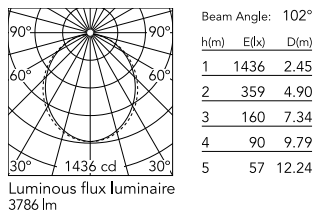

Physical

Colour	Black
Trim	No
Orientation	Fixed
Length (mm)	1690
Net weight (kg)	7.40
IP internal	20

Download

Mounting instructions [↓ ZIP](#)

Photometric Files

LDT / IES [↓ ZIP](#)

Technical Drawings

2D [↓ ZIP](#)

3D [↓ ZIP](#)

Schematic light drawing

Photometric

Lighting type	Direct
Light distribution	Asymmetric
CCT (K)	3000
CRI>	80
Beam angle C0-180 (°)	102
Beam angle C90-270 (°)	106

Electrical

Insulation class	I
Frequency (Hz)	50/60
Power supply	Integrated
Dimmable	Yes
Power supply type	Dimmable DALI 1
Emergency	No