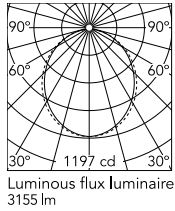

### Physical

Colour	White
Trim	No
Orientation	Fixed
Length (mm)	1405
Net weight (kg)	6.60
IP internal	20

### Technical Drawings

2D [↓ ZIP](#)

3D [↓ ZIP](#)

## Schematic light drawing

Beam Angle: 102°

h(m)	E(lx)	D(m)
1	1197	2.45
2	299	4.90
3	133	7.34
4	75	9.79
5	48	12.24