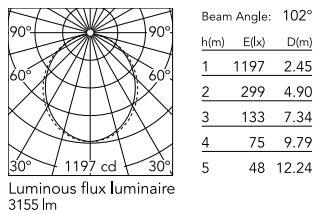

Physical

| | |
|-----------------|-------|
| Colour | Black |
| Trim | No |
| Orientation | Fixed |
| Length (mm) | 1405 |
| Net weight (kg) | 6.60 |
| IP internal | 20 |

Download

Mounting instructions [↓ ZIP](#)

Photometric Files

LDT / IES [↓ ZIP](#)

Technical Drawings

2D [↓ ZIP](#)

3D [↓ ZIP](#)

Schematic light drawing

Photometric

| | |
|------------------------|------------|
| Lighting type | Direct |
| Light distribution | Asymmetric |
| CCT (K) | 3000 |
| CRI> | 80 |
| Beam angle C0-180 (°) | 102 |
| Beam angle C90-270 (°) | 106 |