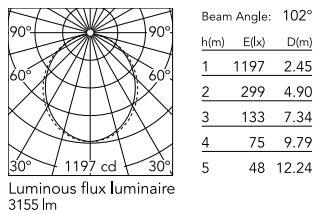

Physical

Colour	Anodized Grey
Trim	No
Orientation	Fixed
Length (mm)	1405
Net weight (kg)	6.60
IP internal	20

Download

Mounting instructions [↓ ZIP](#)

Photometric Files

LDT / IES [↓ ZIP](#)

Technical Drawings

2D [↓ ZIP](#)

3D [↓ ZIP](#)

Schematic light drawing

Photometric

Lighting type	Direct
Light distribution	Asymmetric
CCT (K)	3000
CRI>	80
Beam angle C0-180 (°)	102
Beam angle C90-270 (°)	106

Electrical

Insulation class	I
Frequency (Hz)	50/60
Power supply	Integrated
Dimmable	Yes
Power supply type	Dimmable DALI 1
Emergency	No