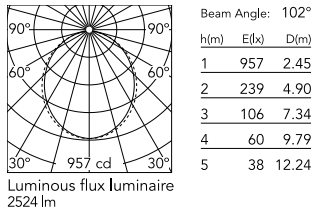

Physical

Colour	White
Trim	No
Orientation	Fixed
Length (mm)	1125
Net weight (kg)	5
IP internal	20

Download

[Mounting instructions](#)  ZIP

Photometric Files

[LDT / IES](#)  ZIP

Technical Drawings

[2D](#)  ZIP

[3D](#)  ZIP

Schematic light drawing

Photometric

Lighting type	Direct
Light distribution	Asymmetric
CCT (K)	3000
CRI>	80
Beam angle C0-180 (°)	102
Beam angle C90-270 (°)	106

Electrical

Insulation class	I
Frequency (Hz)	50/60
Power supply	Integrated
Dimmable	Yes
Power supply type	Dimmable DALI 1
Emergency	No