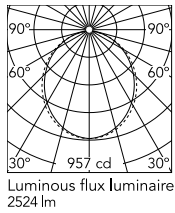

Physical

Colour	Black
Trim	No
Orientation	Fixed
Length (mm)	1125
Net weight (kg)	5
IP internal	20

Download

Mounting instructions [↓ ZIP](#)

Photometric Files

LDT / IES [↓ ZIP](#)

Technical Drawings

2D [↓ ZIP](#)

3D [↓ ZIP](#)

Schematic light drawing

Beam Angle: 102°

h(m)	E(lx)	D(m)
1	957	2.45
2	239	4.90
3	106	7.34
4	60	9.79
5	38	12.24

Photometric

Lighting type	Direct
Light distribution	Asymmetric
CCT (K)	3000
CRI>	80
Beam angle C0-180 (°)	102
Beam angle C90-270 (°)	106