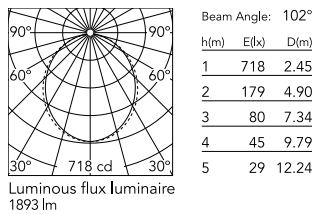

Schematic light drawing

Photometric

Lighting type	Direct
Light distribution	Asymmetric
CCT (K)	3000
CRI>	80
Beam angle C0-180 (°)	102
Beam angle C90-270 (°)	106

Electrical

Insulation class	I
Frequency (Hz)	50/60
Power supply	Integrated
Dimmable	Yes
Power supply type	Dimmable DALI 1
Emergency	No

Notes

Opal Diffuser: Diffuse, glare free and uniform lighting throughout the room. /
Emergency: Emergency Module available in all versions, length 1405 mm. In normal use, it uses the same power consumption as the standard In-Finity. In emergency use, it emits 10% of normal use during 3 hours. Endcaps: must be ordered separately. Consult Flos Architectural team for a configuration without end caps.