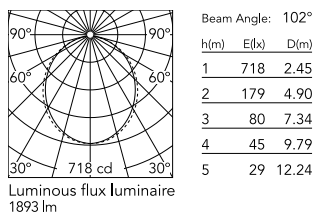

Physical

Colour	Anodized Grey
Trim	No
Orientation	Fixed
Length (mm)	845
Net weight (kg)	4.30
IP internal	20

Download

Mounting instructions [↓ ZIP](#)

Photometric Files

LDT / IES [↓ ZIP](#)

Technical Drawings

2D [↓ ZIP](#)

3D [↓ ZIP](#)

Schematic light drawing

Photometric

Lighting type	Direct
Light distribution	Asymmetric
CCT (K)	3000
CRI>	80
Beam angle C0-180 (°)	102
Beam angle C90-270 (°)	106

Electrical

Insulation class	I
Frequency (Hz)	50/60
Power supply	Integrated
Dimmable	Yes
Power supply type	Dimmable DALI 1
Emergency	No