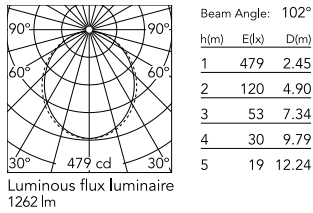

Physical

Colour	White
Trim	No
Orientation	Fixed
Length (mm)	565
Net weight (kg)	3.60
IP internal	20

Download

[Mounting instructions](#)  ZIP

Photometric Files

[LDT / IES](#)  ZIP

Technical Drawings

[2D](#)  ZIP

[3D](#)  ZIP

Schematic light drawing

Photometric

Lighting type	Direct
Light distribution	Asymmetric
CCT (K)	3000
CRI>	80
Beam angle C0-180 (°)	102
Beam angle C90-270 (°)	106

Electrical

Insulation class	I
Frequency (Hz)	50/60
Power supply	Integrated
Dimmable	Yes
Power supply type	Dimmable DALI 1
Emergency	No