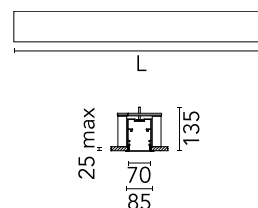

LED modular system for recessed Trim installation, including LED luminaires, aluminum installation profile and diffusers. Drivers included in lighting modules for 220-240V connection to mains or to other lighting modules.