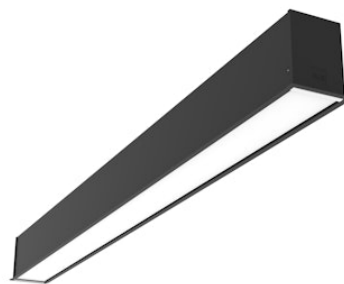

FLOS

■ N70TEM3G14BDA Black

In-Finity 70 Recessed Trim Emergency 3000K General Lighting Dali

Designed by FLOS Architectural

LED modular system for recessed Trim installation, including LED luminaires, aluminum installation profile and diffusers. Drivers included in lighting modules for 220-240V connection to mains or to other lighting modules.

Are you a professional and your project needs consulting and support?

[BOOK AN APPOINTMENT](#)

Main specifications

Mounting	Wall recessed, Ceiling recessed
Environments	Indoor dry location
Light source type	LED
Light sources included	Yes
LED type	Top LED
Lamp category	LED
Power (W)	32

Physical

Colour	Black
Trim	No
Orientation	Fixed
Recessed depth (mm)	135
Length (mm)	1400
IP internal	40

Download

[Mounting instructions](#)

[ZIP](#)

Photometric

Lighting type	Direct
Light distribution	Symmetric
CCT (K)	3000
CRI>	80
Beam angle C0-180 (°)	103
Beam angle C90-270 (°)	103

Electrical

Insulation class	I
Power supply	Integrated
Dimmable	Yes
Power supply type	Dimmable DALI 1
Emergency	No

Notes

Opal Diffuser: Diffuse, glare free and uniform lighting throughout the room. /
Emergency: Emergency Module available in all versions, length 1405 mm. In normal use, it uses the same power consumption as the standard In-Finity. In emergency use, it emits 10% of normal use during 3 hours. Endcaps: must be ordered separately. Consult Flos Architectural team for a configuration without end caps.