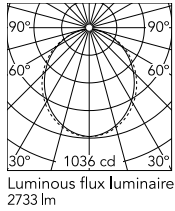

Physical

Colour	White
Trim	No
Orientation	Fixed
Recessed depth (mm)	135
Net weight (kg)	4.10
IP internal	20

Download

[Mounting instructions](#)  PDF

[Mounting instructions](#)  PDF

Photometric Files

[LDT / IES](#)  ZIP

Technical Drawings

[2D](#)  ZIP

[3D](#)  ZIP

Schematic light drawing

Beam Angle: 102°

h(m)	E(lx)	D(m)
1	1036	2.45
2	259	4.90
3	115	7.34
4	65	9.79
5	41	12.24

Photometric

Lighting type	Direct
Light distribution	Asymmetric
CCT (K)	4000
CRI>	80
Beam angle C0-180 (°)	102
Beam angle C90-270 (°)	106