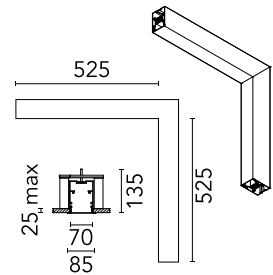

LED modular system for recessed Trim installation, including LED luminaires, aluminum installation profile and diffusers. Drivers included in lighting modules for 220-240V connection to mains or to other lighting modules.

Are you a professional and your project needs consulting and support?

[BOOK AN APPOINTMENT](#)