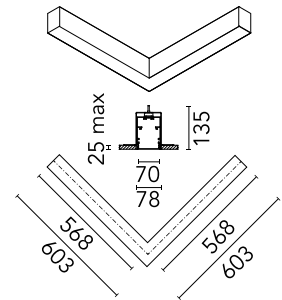

LED modular system for recessed No Trim installation, including LED luminaires, aluminum installation profile and diffusers. Drivers included in lighting modules for 220-240V connection to mains or to other lighting modules.

Are you a professional and your project needs consulting and support?

[BOOK AN APPOINTMENT](#)