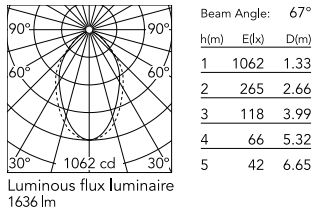

Physical

Colour	White
Trim	No
Orientation	Fixed
Recessed depth (mm)	135
Net weight (kg)	4.10
IP internal	20

Download

[Mounting instructions](#)  ZIP

Photometric Files

[LDT / IES](#)  ZIP

Technical Drawings

[2D](#)  ZIP

[3D](#)  ZIP

Schematic light drawing

Photometric

Lighting type	Direct
Light distribution	Asymmetric
CCT (K)	4000
CRI>	80
Beam angle C0-180 (°)	67
Beam angle C90-270 (°)	76

Electrical

Insulation class	I
Frequency (Hz)	50/60
Power supply	Integrated
Dimmable	No
Power supply type	Non Dimmable
Emergency	No