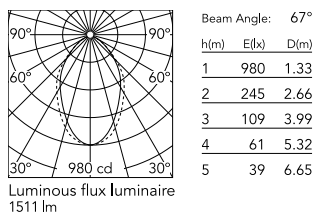

Physical

| | |
|---------------------|-------|
| Colour | White |
| Trim | No |
| Orientation | Fixed |
| Recessed depth (mm) | 135 |
| Net weight (kg) | 4.10 |
| IP internal | 20 |

Download

[Mounting instructions](#)  ZIP

Photometric Files

[LDT / IES](#)  ZIP

Technical Drawings

[2D](#)  ZIP

[3D](#)  ZIP

Schematic light drawing

Photometric

| | |
|------------------------|------------|
| Lighting type | Direct |
| Light distribution | Asymmetric |
| CCT (K) | 3000 |
| CRI> | 80 |
| Beam angle C0-180 (°) | 67 |
| Beam angle C90-270 (°) | 76 |