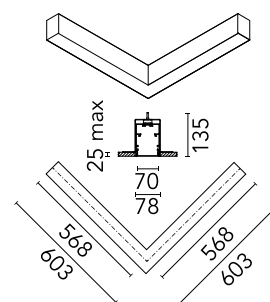

LED modular system for recessed No Trim installation, including LED luminaires, aluminum installation profile and diffusers. Drivers included in lighting modules for 220-240V connection to mains or to other lighting modules.

Are you a professional and your project needs consulting and support?

[BOOK AN APPOINTMENT](#)