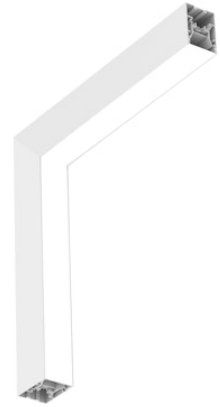

FLOS

N70NDC4U30BDA White

In-Finity 70 Recessed No Trim Dihedral Corner 4000K Micro-Prismatic Diffuser Dali

Designed by FLOS Architectural, 2017

LED modular system for recessed No Trim installation, including LED luminaires, aluminum installation profile and diffusers. Drivers included in lighting modules for 220-240V connection to mains or to other lighting modules.

Physical

| | |
|---------------------|-------|
| Colour | White |
| Trim | No |
| Orientation | Fixed |
| Recessed depth (mm) | 135 |
| Net weight (kg) | 4.10 |
| IP internal | 20 |

Download

[Mounting instructions](#)  ZIP

Notes

Micro-Prismatic Diffuser: Highly efficient multilayer diffuser that, thanks to its unique micro-prismatic texture, provides a glare free UGR<19 light beam. / Emergency: Emergency Module available in all versions, length 1405 mm. In normal use, it uses the same power consumption as the standard In-Finity. In emergency use, it emits 10% of normal use during 3 hours. Endcaps: must be ordered separately. Consult Flos Architectural team for a configuration without end caps.