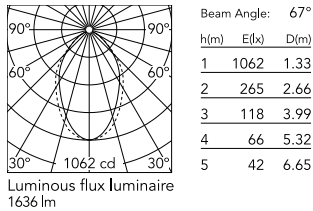

Physical

| | |
|---------------------|-------|
| Colour | White |
| Trim | No |
| Orientation | Fixed |
| Recessed depth (mm) | 135 |
| Net weight (kg) | 4.10 |
| IP internal | 20 |

Download

[Mounting instructions](#)  ZIP

Photometric Files

[LDT / IES](#)  ZIP

Technical Drawings

[2D](#)  ZIP

[3D](#)  ZIP

Schematic light drawing

Photometric

| | |
|------------------------|------------|
| Lighting type | Direct |
| Light distribution | Asymmetric |
| CCT (K) | 4000 |
| CRI> | 80 |
| Beam angle C0-180 (°) | 67 |
| Beam angle C90-270 (°) | 76 |