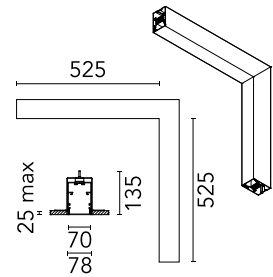

LED modular system for recessed No Trim installation, including LED luminaires, aluminum installation profile and diffusers. Drivers included in lighting modules for 220-240V connection to mains or to other lighting modules.

Are you a professional and your project needs consulting and support?

[BOOK AN APPOINTMENT](#)