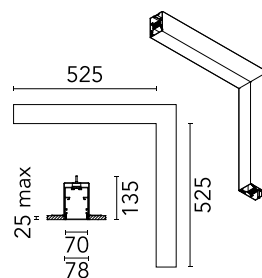

LED modular system for recessed No Trim installation, including LED luminaires, aluminum installation profile and diffusers. Drivers included in lighting modules for 220-240V connection to mains or to other lighting modules.

Are you a professional and your project needs consulting and support?

[BOOK AN APPOINTMENT](#)