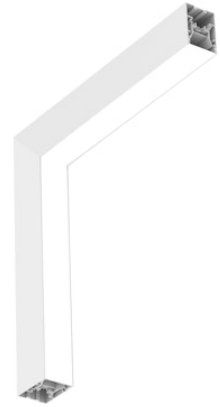

# FLOS

N70NDC3G30BDA White

## In-Finity 70 Recessed No Trim Dihedral Corner 3000K General Lighting Dali

Designed by FLOS Architectural, 2017

LED modular system for recessed No Trim installation, including LED luminaires, aluminum installation profile and diffusers. Drivers included in lighting modules for 220-240V connection to mains or to other lighting modules.

### Physical

Colour	White
Trim	No
Orientation	Fixed
Recessed depth (mm)	135
Net weight (kg)	4.10
IP internal	20