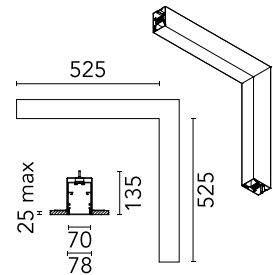

LED modular system for recessed No Trim installation, including LED luminaires, aluminum installation profile and diffusers. Drivers included in lighting modules for 220-240V connection to mains or to other lighting modules.

Are you a professional and your project needs consulting and support?

[BOOK AN APPOINTMENT](#)