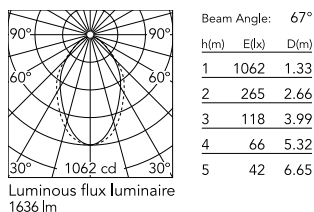

Schematic light drawing

Photometric

Lighting type	Direct
Light distribution	Asymmetric
CCT (K)	4000
CRI>	80
Beam angle C0-180 (°)	67
Beam angle C90-270 (°)	76

Electrical

Insulation class	I
Frequency (Hz)	50/60
Power supply	Integrated
Dimmable	No
Power supply type	Non Dimmable
Emergency	No

Notes

Micro-Prismatic Diffuser: Highly efficient multilayer diffuser that, thanks to its unique micro-prismatic texture, provides a glare free UGR<19 light beam. / Emergency: Emergency Module available in all versions, length 1405 mm. In normal use, it uses the same power consumption as the standard In-Finity. In emergency use, it emits 10% of normal use during 3 hours. Endcaps: must be ordered separately. Consult Flos Architectural team for a configuration without end caps.