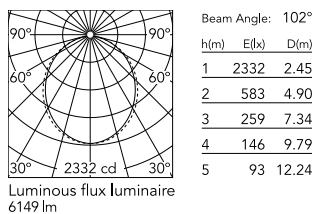

Physical

| | |
|---------------------|-------|
| Colour | White |
| Trim | No |
| Orientation | Fixed |
| Recessed depth (mm) | 135 |
| Length (mm) | 2530 |
| Net weight (kg) | 11 |
| IP internal | 20 |

Download

[Mounting instructions](#)  ZIP

Photometric Files

[LDT / IES](#)  ZIP

Technical Drawings

[2D](#)  ZIP

[3D](#)  ZIP

Schematic light drawing

Photometric

| | |
|------------------------|------------|
| Lighting type | Direct |
| Light distribution | Asymmetric |
| CCT (K) | 4000 |
| CRI> | 80 |
| Beam angle C0-180 (°) | 102 |
| Beam angle C90-270 (°) | 106 |