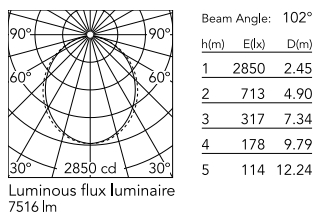

Schematic light drawing

Photometric

Lighting type	Direct
Light distribution	Asymmetric
CCT (K)	4000
CRI>	80
Beam angle C0-180 (°)	102
Beam angle C90-270 (°)	106

Electrical

Insulation class	I
Frequency (Hz)	50/60
Power supply	Integrated
Dimmable	Yes
Power supply type	Dimmable DALI 1
Emergency	No

Notes

Opal Diffuser: Diffuse, glare free and uniform lighting throughout the room. /
Emergency: Emergency Module available in all versions, length 1405 mm. In normal use, it uses the same power consumption as the standard In-Finity. In emergency use, it emits 10% of normal use during 3 hours. Endcaps: must be ordered separately. Consult Flos Architectural team for a configuration without end caps.