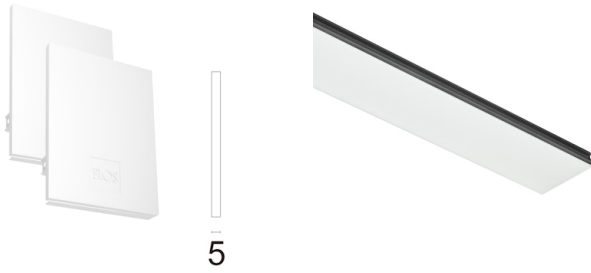

Schematic light drawing

Photometric

Lighting type	Direct
Light distribution	Asymmetric
CCT (K)	4000
CRI>	80
Beam angle C0-180 (°)	102
Beam angle C90-270 (°)	106

Electrical

Insulation class	I
Frequency (Hz)	50/60
Power supply	Integrated
Dimmable	Yes
Power supply type	Dimmable DALI 1
Emergency	No

Notes

Opal Diffuser: Diffuse, glare free and uniform lighting throughout the room. /
Emergency: Emergency Module available in all versions, length 1405 mm. In normal use, it uses the same power consumption as the standard In-Finity. In emergency use, it emits 10% of normal use during 3 hours. Endcaps: must be ordered separately. Consult Flos Architectural team for a configuration without end caps.

Accessories & Power Supply

REQUIRED Accessory

08.9052.40

Metal End Cap. Recessed No Trim / Surface / Suspension Down. 70 mm (Colour White)

OPTIONAL Accessory

08.0110.00

500 mm opal diffuser. Diffuse, glare free and uniform lighting throughout the room