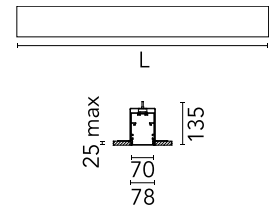

LED modular system for recessed No Trim installation, including LED luminaires, aluminum installation profile and diffusers. Drivers included in lighting modules for 220-240V connection to mains or to other lighting modules.