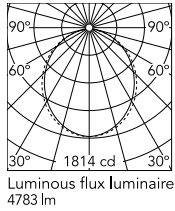

Physical

Colour	White
Trim	No
Orientation	Fixed
Recessed depth (mm)	135
Length (mm)	1970
Net weight (kg)	8.10
IP internal	20

Download

[Mounting instructions](#)  ZIP

Photometric Files

[LDT / IES](#)  ZIP

Technical Drawings

[2D](#)  ZIP

[3D](#)  ZIP

Schematic light drawing

Beam Angle: 102°

h(m)	E(lx)	D(m)
1	1814	2.45
2	453	4.90
3	202	7.34
4	113	9.79
5	73	12.24

Photometric

Lighting type	Direct
Light distribution	Asymmetric
CCT (K)	4000
CRI>	80
Beam angle C0-180 (°)	102
Beam angle C90-270 (°)	106