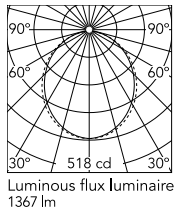

Physical

Colour	White
Trim	No
Orientation	Fixed
Recessed depth (mm)	135
Length (mm)	565
Net weight (kg)	3.60
IP internal	20

Download

[Mounting instructions](#)  ZIP

Photometric Files

[LDT / IES](#)  ZIP

Technical Drawings

[2D](#)  ZIP

[3D](#)  ZIP

Schematic light drawing

Beam Angle: 102°

h(m)	E(lx)	D(m)
1	518	2.45
2	130	4.90
3	58	7.34
4	32	9.79
5	21	12.24

Photometric

Lighting type	Direct
Light distribution	Asymmetric
CCT (K)	4000
CRI>	80
Beam angle C0-180 (°)	102
Beam angle C90-270 (°)	106