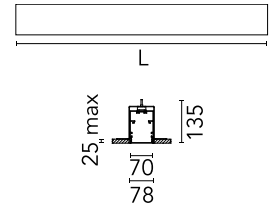

LED modular system for recessed No Trim installation, including LED luminaires, aluminum installation profile and diffusers. Drivers included in lighting modules for 220-240V connection to mains or to other lighting modules.