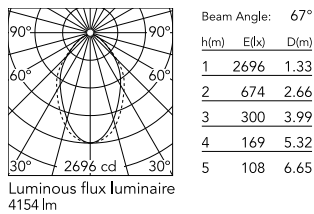

Physical

Colour	White
Trim	No
Orientation	Fixed
Recessed depth (mm)	135
Length (mm)	3095
Net weight (kg)	13.6
IP internal	20

Download

[Mounting instructions](#)  ZIP

Photometric Files

[LDT / IES](#)  ZIP

Technical Drawings

[2D](#)  ZIP

[3D](#)  ZIP

Schematic light drawing

Photometric

Lighting type	Direct
Light distribution	Asymmetric
CCT (K)	3000
CRI>	80
Beam angle C0-180 (°)	67
Beam angle C90-270 (°)	76

Electrical

Insulation class	I
Frequency (Hz)	50/60
Power supply	Integrated
Dimmable	Yes
Power supply type	Dimmable DALI 1
Emergency	No