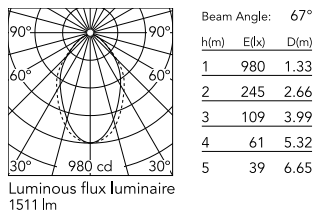

Physical

| | |
|---------------------|-------|
| Colour | White |
| Trim | No |
| Orientation | Fixed |
| Recessed depth (mm) | 135 |
| Length (mm) | 1125 |
| Net weight (kg) | 5 |
| IP internal | 20 |

Download

[Mounting instructions](#) ZIP

Photometric Files

[LDT / IES](#) ZIP

Technical Drawings

[2D](#) ZIP

[3D](#) ZIP

Schematic light drawing

Photometric

| | |
|------------------------|------------|
| Lighting type | Direct |
| Light distribution | Asymmetric |
| CCT (K) | 3000 |
| CRI> | 80 |
| Beam angle C0-180 (°) | 67 |
| Beam angle C90-270 (°) | 76 |