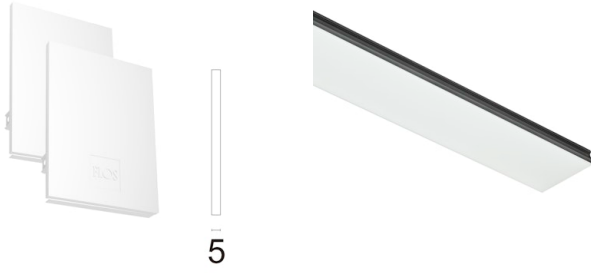

Schematic light drawing

Photometric

Lighting type	Direct
Light distribution	Asymmetric
CCT (K)	3000
CRI>	80
Beam angle C0-180 (°)	102
Beam angle C90-270 (°)	106

Electrical

Insulation class	I
Frequency (Hz)	50/60
Power supply	Integrated
Dimmable	Yes
Power supply type	Dimmable DALI 1
Emergency	No

Notes

Opal Diffuser: Diffuse, glare free and uniform lighting throughout the room. /
Emergency: Emergency Module available in all versions, length 1405 mm. In normal use, it uses the same power consumption as the standard In-Finity. In emergency use, it emits 10% of normal use during 3 hours. Endcaps: must be ordered separately. Consult Flos Architectural team for a configuration without end caps.

Accessories & Power Supply

REQUIRED Accessory

08.9052.40

Metal End Cap. Recessed No Trim / Surface / Suspension Down. 70 mm (Colour White)

OPTIONAL Accessory

08.0110.00

500 mm opal diffuser. Diffuse, glare free and uniform lighting throughout the room