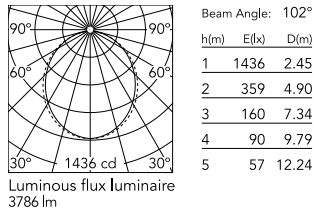

Physical

Colour	White
Trim	No
Orientation	Fixed
Recessed depth (mm)	135
Length (mm)	1690
Net weight (kg)	7.40
IP internal	20

Download

[Mounting instructions](#)  ZIP

Photometric Files

[LDT / IES](#)  ZIP

Technical Drawings

[2D](#)  ZIP

[3D](#)  ZIP

Schematic light drawing

Photometric

Lighting type	Direct
Light distribution	Asymmetric
CCT (K)	3000
CRI>	80
Beam angle C0-180 (°)	102
Beam angle C90-270 (°)	106

Electrical

Insulation class	I
Frequency (Hz)	50/60
Power supply	Integrated
Dimmable	Yes
Power supply type	Dimmable DALI 1
Emergency	No