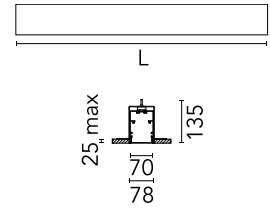

LED modular system for recessed No Trim installation, including LED luminaires, aluminum installation profile and diffusers. Drivers included in lighting modules for 220-240V connection to mains or to other lighting modules.