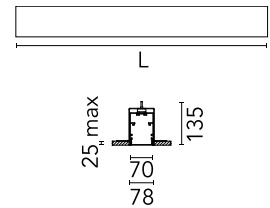

LED modular system for recessed No Trim installation, including LED luminaires, aluminum installation profile and diffusers. Drivers included in lighting modules for 220-240V connection to mains or to other lighting modules.