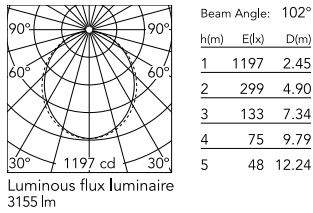

Schematic light drawing

Photometric

Lighting type	Direct
Light distribution	Asymmetric
CCT (K)	3000
CRI>	80
Beam angle C0-180 (°)	102
Beam angle C90-270 (°)	106

Electrical

Insulation class	I
Frequency (Hz)	50/60
Power supply	Integrated
Dimmable	Yes
Power supply type	Dimmable DALI 1
Emergency	No

Notes

Opal Diffuser: Diffuse, glare free and uniform lighting throughout the room. /
Emergency: Emergency Module available in all versions, length 1405 mm. In normal use, it uses the same power consumption as the standard In-Finity. In emergency use, it emits 10% of normal use during 3 hours. Endcaps: must be ordered separately. Consult Flos Architectural team for a configuration without end caps.