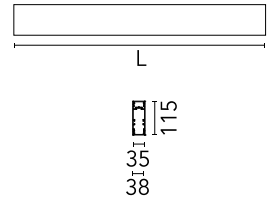

LED modular system for suspended installation, including LED luminaires, aluminum installation profile, and diffusers. Drivers included in lighting modules for 220-240V connection to mains or to other lighting modules. Suspension kit included.