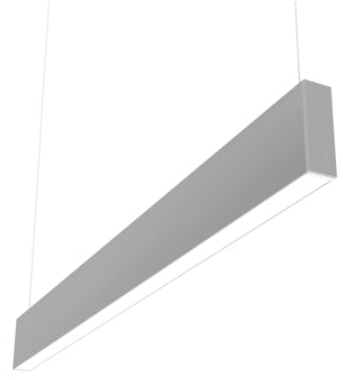

FLOS

N35U083U02BDA Anodized Grey

In-Finity 35 Suspension Up & Down 3000K Micro-Prismatic Diffuser Dali

Designed by FLOS Architectural, 2017

LED modular system for suspended installation, including LED luminaires, aluminum installation profile, and diffusers. Drivers included in lighting modules for 220-240V connection to mains or to other lighting modules. Suspension kit included.

Are you a professional and your project needs consulting and support?

[BOOK AN APPOINTMENT](#)

Main specifications

Mounting	Suspension
Environments	Indoor dry location
Light source type	LED
Light sources included	Yes
LED type	Top LED
Lamp category	LED
Number of lamps	1
Power (W)	16.5
Lumen Output (lm)	1378

Physical

Colour	Anodized Grey
Trim	No
Orientation	Fixed
Length (mm)	845
Net weight (kg)	1.92
IP internal	20
IP external	20

Download

[Mounting instructions](#) PDF

Photometric Files

[LDT / IES](#) ZIP

Technical Drawings