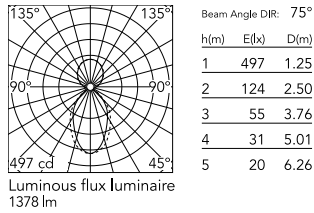

Physical

Colour	Anodized Grey
Trim	No
Orientation	Fixed
Length (mm)	845
Net weight (kg)	1.92
IP internal	20
IP external	20

Download

[Mounting instructions](#) PDF

Photometric Files

[LDT / IES](#) ZIP

Technical Drawings

[2D](#) ZIP

[3D](#) ZIP

Schematic light drawing

Photometric

Lighting type	Direct, Indirect
Light distribution	Asymmetric
CCT (K)	3000
CRI>	80
Beam angle C0-180 (°)	76
Beam angle C90-270 (°)	64
UGR _L	<19

Electrical