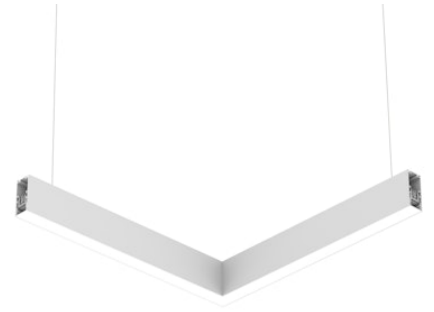

FLOS

N35DFC4G30B White

In-Finity 35 Suspension Down Flat Corner 4000K General Lighting

Designed by FLOS Architectural, 2017

LED modular system for suspended installation, including LED luminaires, aluminum installation profile, and diffusers. Drivers included in lighting modules for 220-240V connection to mains or to other lighting modules. Suspension kit not included.

Are you a professional and your project needs consulting and support?

[BOOK AN APPOINTMENT](#)

Main specifications

Mounting	Suspension
Environments	Indoor dry location
Light source type	LED
Light sources included	Yes
LED type	Top LED
Lamp category	LED
Number of lamps	1
Power (W)	22.5
Lumen Output (lm)	1424

Physical

Colour	White
Trim	No
Orientation	Fixed
Length (mm)	568
Net weight (kg)	3.16
IP internal	20
IP external	20

Download

[Mounting instructions](#)  ZIP

Photometric Files

[LDT / IES](#)  ZIP

Technical Drawings