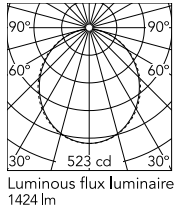

Physical

Colour	White
Trim	No
Orientation	Fixed
Length (mm)	568
Net weight (kg)	3.16
IP internal	20
IP external	20

Download

[Mounting instructions](#)  ZIP

Photometric Files

[LDT / IES](#)  ZIP

Technical Drawings

[2D](#)  ZIP

[3D](#)  ZIP

Schematic light drawing

Beam Angle: 107°

h(m)	E(lx)	D(m)
1	523	2.63
2	131	5.26
3	58	7.90
4	33	10.53
5	21	13.16

Photometric

Lighting type	Direct
Light distribution	Symmetric
CCT (K)	4000
CRI>	80
Beam angle C0-180 (°)	110
Beam angle C90-270 (°)	110