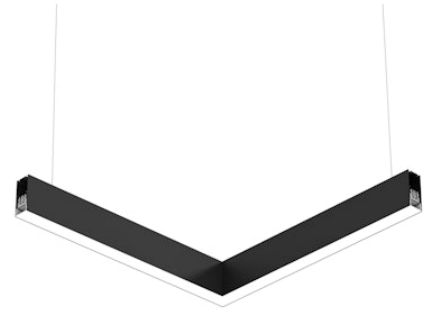

FLOS

■ N35DFC4G14B Black

In-Finity 35 Suspension Down Flat Corner 4000K General Lighting

Designed by FLOS Architectural, 2017

LED modular system for suspended installation, including LED luminaires, aluminum installation profile, and diffusers. Drivers included in lighting modules for 220-240V connection to mains or to other lighting modules. Suspension kit not included.

Are you a professional and your project needs consulting and support?

[BOOK AN APPOINTMENT](#)

Main specifications

Mounting	Suspension
Environments	Indoor dry location
Light source type	LED
Light sources included	Yes
LED type	Top LED
Lamp category	LED
Number of lamps	1
Power (W)	22.5
Lumen Output (lm)	1424

Physical

Colour	Black
Trim	No
Orientation	Fixed
Length (mm)	568
Net weight (kg)	3.16
IP internal	20
IP external	20

Download

[Mounting instructions](#) ZIP

Photometric Files

[LDT / IES](#) ZIP

Technical Drawings

Notes

Opal Diffuser: Diffuse, glare free and uniform lighting throughout the room. /
Emergency: Emergency Module available in all versions, length 1405 mm. In normal use, it uses the same power consumption as the standard In-Finity. In emergency use, it emits 10% of normal use during 3 hours. Endcaps: must be ordered separately. Consult Flos Architectural team for a configuration without end caps.