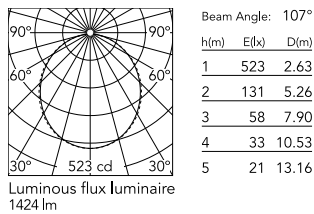

Physical

Colour	Black
Trim	No
Orientation	Fixed
Length (mm)	568
Net weight (kg)	3.16
IP internal	20
IP external	20

Download

[Mounting instructions](#) ZIP

Photometric Files

[LDT / IES](#) ZIP

Technical Drawings

[2D](#) ZIP

[3D](#) ZIP

Schematic light drawing

Photometric

Lighting type	Direct
Light distribution	Symmetric
CCT (K)	4000
CRI>	80
Beam angle C0-180 (°)	110
Beam angle C90-270 (°)	110

Electrical

Insulation class	I
Frequency (Hz)	50/60
Main voltage (Vac)	220-240
Power supply	Integrated
Dimmable	No
Power supply type	Non Dimmable
Emergency	No