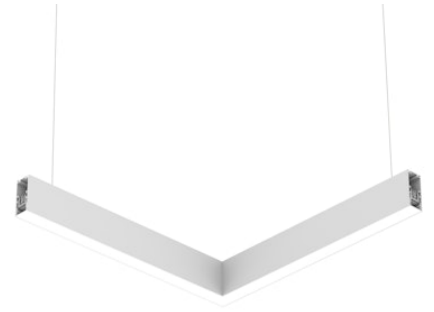

# FLOS

N35DFC4G30BDA White

## In-Finity 35 Suspension Down Flat Corner 4000K General Lighting Dali

Designed by FLOS Architectural, 2017

LED modular system for suspended installation, including LED luminaires, aluminum installation profile, and diffusers. Drivers included in lighting modules for 220-240V connection to mains or to other lighting modules. Suspension kit not included.