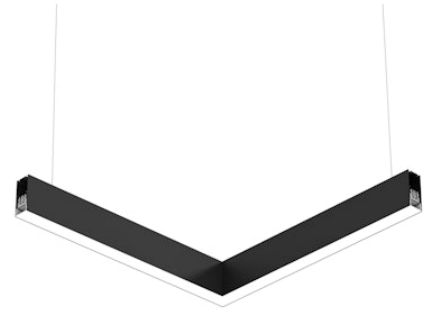

FLOS

■ N35DFC4G14BDA Black

In-Finity 35 Suspension Down Flat Corner 4000K General Lighting Dali

Designed by FLOS Architectural, 2017

LED modular system for suspended installation, including LED luminaires, aluminum installation profile, and diffusers. Drivers included in lighting modules for 220-240V connection to mains or to other lighting modules. Suspension kit not included.

Are you a professional and your project needs consulting and support?

[BOOK AN APPOINTMENT](#)

Main specifications

Mounting	Suspension
Environments	Indoor dry location
Light source type	LED
Light sources included	Yes
LED type	Top LED
Lamp category	LED
Number of lamps	1
Power (W)	22.5
Lumen Output (lm)	1424

Physical

Colour	Black
Trim	No
Orientation	Fixed
Length (mm)	568
Net weight (kg)	3.16
IP internal	20
IP external	20

Download

[Mounting instructions](#)  ZIP

Photometric Files

[LDT / IES](#)  ZIP

Technical Drawings

Notes

Opal Diffuser: Diffuse, glare free and uniform lighting throughout the room. /
Emergency: Emergency Module available in all versions, length 1405 mm. In normal use, it uses the same power consumption as the standard In-Finity. In emergency use, it emits 10% of normal use during 3 hours. Endcaps: must be ordered separately. Consult Flos Architectural team for a configuration without end caps.