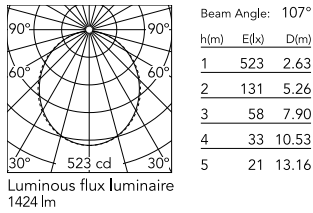

Physical

Colour	Black
Trim	No
Orientation	Fixed
Length (mm)	568
Net weight (kg)	3.16
IP internal	20
IP external	20

Download

[Mounting instructions](#)  ZIP

Photometric Files

[LDT / IES](#)  ZIP

Technical Drawings

[2D](#)  ZIP

[3D](#)  ZIP

Schematic light drawing

Photometric

Lighting type	Direct
Light distribution	Symmetric
CCT (K)	4000
CRI>	80
Beam angle C0-180 (°)	110
Beam angle C90-270 (°)	110

Electrical

Insulation class	I
Frequency (Hz)	50/60
Main voltage (Vac)	220-240
Power supply	Integrated
Dimmable	Yes
Power supply type	Dimmable DALI 1
Emergency	No