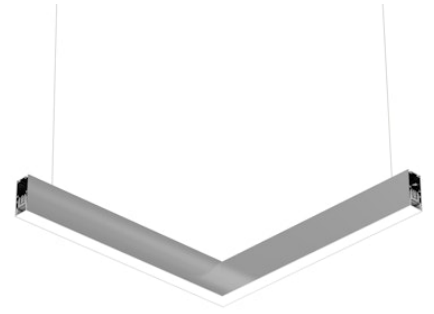

FLOS

N35DFC4G02BDA Anodized Grey

In-Finity 35 Suspension Down Flat Corner 4000K General Lighting Dali

Designed by FLOS Architectural, 2017

LED modular system for suspended installation, including LED luminaires, aluminum installation profile, and diffusers. Drivers included in lighting modules for 220-240V connection to mains or to other lighting modules. Suspension kit not included.

Are you a professional and your project needs consulting and support?

[BOOK AN APPOINTMENT](#)

Main specifications

Mounting	Suspension
Environments	Indoor dry location
Light source type	LED
Light sources included	Yes
LED type	Top LED
Lamp category	LED
Number of lamps	1
Power (W)	22.5
Lumen Output (lm)	1424

Physical

Colour	Anodized Grey
Trim	No
Orientation	Fixed
Length (mm)	568
Net weight (kg)	3.16
IP internal	20
IP external	20

Download

[Mounting instructions](#)  ZIP

Photometric Files

[LDT / IES](#)  ZIP

Technical Drawings

Notes

Opal Diffuser: Diffuse, glare free and uniform lighting throughout the room. /
Emergency: Emergency Module available in all versions, length 1405 mm. In normal use, it uses the same power consumption as the standard In-Finity. In emergency use, it emits 10% of normal use during 3 hours. Endcaps: must be ordered separately. Consult Flos Architectural team for a configuration without end caps.