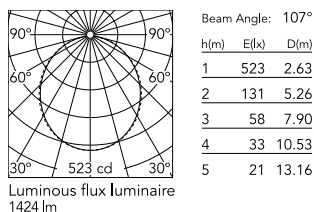

Physical

Colour	Anodized Grey
Trim	No
Orientation	Fixed
Length (mm)	568
Net weight (kg)	3.16
IP internal	20
IP external	20

Download

[Mounting instructions](#)  ZIP

Photometric Files

[LDT / IES](#)  ZIP

Technical Drawings

[2D](#)  ZIP

[3D](#)  ZIP

Schematic light drawing

Photometric

Lighting type	Direct
Light distribution	Symmetric
CCT (K)	4000
CRI>	80
Beam angle C0-180 (°)	110
Beam angle C90-270 (°)	110

Electrical

Insulation class	I
Frequency (Hz)	50/60
Main voltage (Vac)	220-240
Power supply	Integrated
Dimmable	Yes
Power supply type	Dimmable DALI 1
Emergency	No