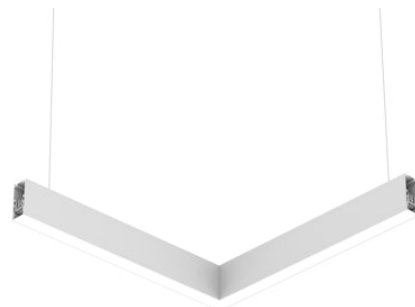

FLOS

N35DFC3U30BDA White

In-Finity 35 Suspension Down Flat Corner 3000K Micro-Prismatic Diffuser Dali

Designed by FLOS Architectural, 2017

LED modular system for suspended installation, including LED luminaires, aluminum installation profile, and diffusers. Drivers included in lighting modules for 220-240V connection to mains or to other lighting modules. Suspension kit not included.

Are you a professional and your project needs consulting and support?

[BOOK AN APPOINTMENT](#)

Main specifications

Mounting	Suspension
Environments	Indoor dry location
Light source type	LED
Light sources included	Yes
LED type	Top LED
Lamp category	LED
Number of lamps	1
Power (W)	22.5
Lumen Output (lm)	1022

Physical

Colour	White
Trim	No
Orientation	Fixed
Length (mm)	568
Net weight (kg)	3.16
IP internal	20
IP external	20

Download

[Mounting instructions](#)  ZIP

Photometric Files

[LDT / IES](#)  ZIP

Technical Drawings

[2D](#)  ZIP

[3D](#)  ZIP

Schematic light drawing

Beam Angle: 75°

h(m)	E(lx)	D(m)
1	662	1.25
2	166	2.50
3	74	3.76
4	41	5.01
5	26	6.26

Luminous flux luminaire
1022 lm

Photometric

Lighting type	Direct
Light distribution	Asymmetric
CCT (K)	3000
CRI>	80
Beam angle C0-180 (°)	76
Beam angle C90-270 (°)	64