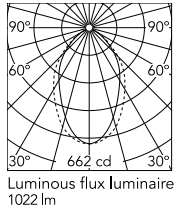

Physical

Colour	White
Trim	No
Orientation	Fixed
Length (mm)	568
Net weight (kg)	3.16
IP internal	20
IP external	20

Download

[Mounting instructions](#)  ZIP

Photometric Files

[LDT / IES](#)  ZIP

Technical Drawings

[2D](#)  ZIP

[3D](#)  ZIP

Schematic light drawing

Beam Angle: 75°

h(m)	E(lx)	D(m)
1	662	1.25
2	166	2.50
3	74	3.76
4	41	5.01
5	26	6.26

Luminous flux luminaire
1022 lm

Photometric

Lighting type	Direct
Light distribution	Asymmetric
CCT (K)	3000
CRI>	80
Beam angle C0-180 (°)	76
Beam angle C90-270 (°)	64