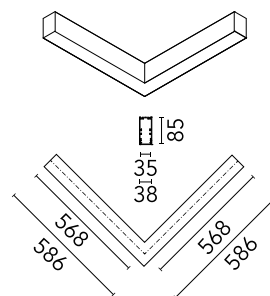

LED modular system for suspended installation, including LED luminaires, aluminum installation profile, and diffusers. Drivers included in lighting modules for 220-240V connection to mains or to other lighting modules. Suspension kit not included.

Are you a professional and your project needs consulting and support?

[BOOK AN APPOINTMENT](#)