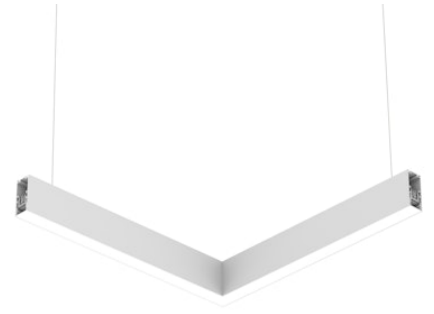

FLOS

N35DFC3G30B White

In-Finity 35 Suspension Down Flat Corner 3000K General Lighting

Designed by FLOS Architectural, 2017

LED modular system for suspended installation, including LED luminaires, aluminum installation profile, and diffusers. Drivers included in lighting modules for 220-240V connection to mains or to other lighting modules. Suspension kit not included.

Are you a professional and your project needs consulting and support?

[BOOK AN APPOINTMENT](#)

Main specifications

Mounting	Suspension
Environments	Indoor dry location
Light source type	LED
Light sources included	Yes
LED type	Top LED
Lamp category	LED
Number of lamps	1
Power (W)	22.5
Lumen Output (lm)	1315

Physical

Colour	White
Trim	No
Orientation	Fixed
Length (mm)	568
Net weight (kg)	3.16
IP internal	20
IP external	20

Download

[Mounting instructions](#)  ZIP

Photometric Files

[LDT / IES](#)  ZIP

Technical Drawings

Notes

Opal Diffuser: Diffuse, glare free and uniform lighting throughout the room. /
Emergency: Emergency Module available in all versions, length 1405 mm. In normal use, it uses the same power consumption as the standard In-Finity. In emergency use, it emits 10% of normal use during 3 hours. Endcaps: must be ordered separately. Consult Flos Architectural team for a configuration without end caps.