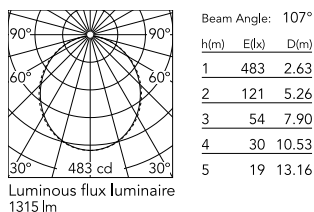

Physical

Colour	White
Trim	No
Orientation	Fixed
Length (mm)	568
Net weight (kg)	3.16
IP internal	20
IP external	20

Download

[Mounting instructions](#)  ZIP

Photometric Files

[LDT / IES](#)  ZIP

Technical Drawings

[2D](#)  ZIP

[3D](#)  ZIP

Schematic light drawing

Photometric

Lighting type	Direct
Light distribution	Symmetric
CCT (K)	3000
CRI>	80
Beam angle C0-180 (°)	110
Beam angle C90-270 (°)	110

Electrical

Insulation class	I
Frequency (Hz)	50/60
Main voltage (Vac)	220-240
Power supply	Integrated
Dimmable	No
Power supply type	Non Dimmable
Emergency	No