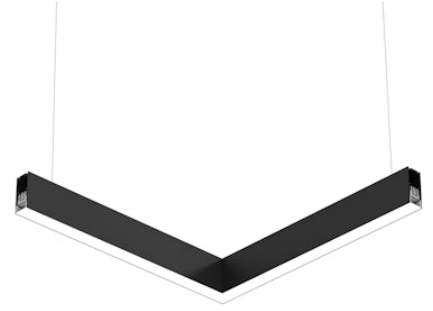

FLOS

■ N35DFC3G14B Black

In-Finity 35 Suspension Down Flat Corner 3000K General Lighting

Designed by FLOS Architectural, 2017

LED modular system for suspended installation, including LED luminaires, aluminum installation profile, and diffusers. Drivers included in lighting modules for 220-240V connection to mains or to other lighting modules. Suspension kit not included.

Are you a professional and your project needs consulting and support?

[BOOK AN APPOINTMENT](#)

Main specifications

Mounting	Suspension
Environments	Indoor dry location
Light source type	LED
Light sources included	Yes
LED type	Top LED
Lamp category	LED
Number of lamps	1
Power (W)	22.5
Lumen Output (lm)	1315

Physical

Colour	Black
Trim	No
Orientation	Fixed
Length (mm)	568
Net weight (kg)	3.16
IP internal	20
IP external	20

Download

[Mounting instructions](#) ZIP

Photometric Files

[LDT / IES](#) ZIP

Technical Drawings

Notes

Opal Diffuser: Diffuse, glare free and uniform lighting throughout the room. /
Emergency: Emergency Module available in all versions, length 1405 mm. In normal use, it uses the same power consumption as the standard In-Finity. In emergency use, it emits 10% of normal use during 3 hours. Endcaps: must be ordered separately. Consult Flos Architectural team for a configuration without end caps.