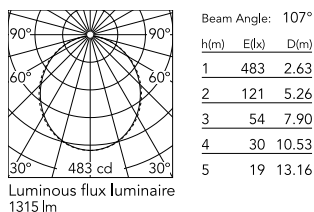

Physical

Colour	Black
Trim	No
Orientation	Fixed
Length (mm)	568
Net weight (kg)	3.16
IP internal	20
IP external	20

Download

[Mounting instructions](#) ZIP

Photometric Files

[LDT / IES](#) ZIP

Technical Drawings

[2D](#) ZIP

[3D](#) ZIP

Schematic light drawing

Photometric

Lighting type	Direct
Light distribution	Symmetric
CCT (K)	3000
CRI>	80
Beam angle C0-180 (°)	110
Beam angle C90-270 (°)	110

Electrical

Insulation class	I
Frequency (Hz)	50/60
Main voltage (Vac)	220-240
Power supply	Integrated
Dimmable	No
Power supply type	Non Dimmable
Emergency	No