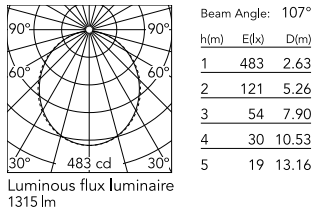

Physical

Colour	Anodized Grey
Trim	No
Orientation	Fixed
Length (mm)	568
Net weight (kg)	3.16
IP internal	20
IP external	20

Download

[Mounting instructions](#)  ZIP

Photometric Files

[LDT / IES](#)  ZIP

Technical Drawings

[2D](#)  ZIP

[3D](#)  ZIP

Schematic light drawing

Photometric

Lighting type	Direct
Light distribution	Symmetric
CCT (K)	3000
CRI>	80
Beam angle C0-180 (°)	110
Beam angle C90-270 (°)	110

Electrical

Insulation class	I
Frequency (Hz)	50/60
Main voltage (Vac)	220-240
Power supply	Integrated
Dimmable	No
Power supply type	Non Dimmable
Emergency	No