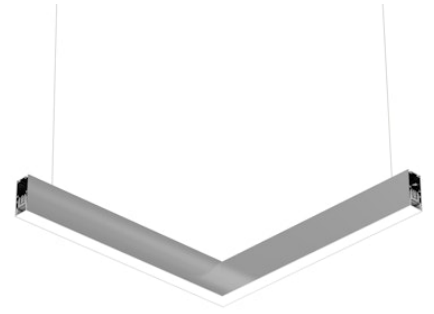

FLOS

N35DFC3G02B Anodized Grey

In-Finity 35 Suspension Down Flat Corner 3000K General Lighting

Designed by FLOS Architectural, 2017

LED modular system for suspended installation, including LED luminaires, aluminum installation profile, and diffusers. Drivers included in lighting modules for 220-240V connection to mains or to other lighting modules. Suspension kit not included.

Are you a professional and your project needs consulting and support?

[BOOK AN APPOINTMENT](#)

Main specifications

Mounting	Suspension
Environments	Indoor dry location
Light source type	LED
Light sources included	Yes
LED type	Top LED
Lamp category	LED
Number of lamps	1
Power (W)	22.5
Lumen Output (lm)	1315

Physical

Colour	Anodized Grey
Trim	No
Orientation	Fixed
Length (mm)	568
Net weight (kg)	3.16
IP internal	20
IP external	20

Download

[Mounting instructions](#)  ZIP

Photometric Files

[LDT / IES](#)  ZIP

Technical Drawings

Notes

Opal Diffuser: Diffuse, glare free and uniform lighting throughout the room. /
Emergency: Emergency Module available in all versions, length 1405 mm. In normal use, it uses the same power consumption as the standard In-Finity. In emergency use, it emits 10% of normal use during 3 hours. Endcaps: must be ordered separately. Consult Flos Architectural team for a configuration without end caps.